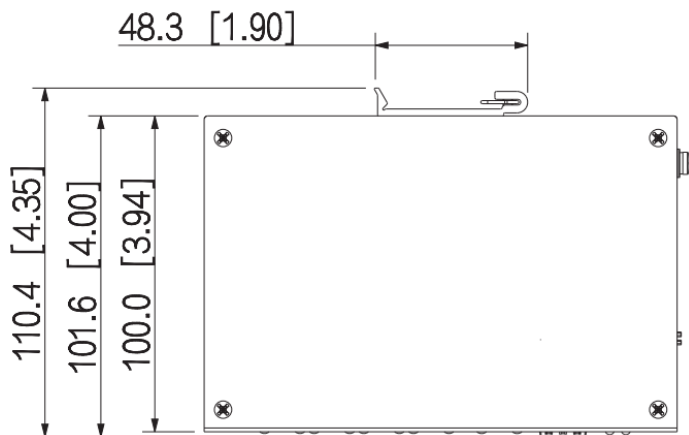

E-EFS-0501-60-60

6 Port Desktop Switch with 4 PoE Ports

Panels

Dimensions mm (inch)

Technical Specification

Hardware

Ethernet Port	4
Optical Port	1
Ethernet Port Speed	100 Mbps
Data Transmission Port	Port 1–4: 4 × RJ-45 10/100 Mbps (PoE) Port 5: 1 × RJ-45 10/100/1000 Mbps (Uplink) Port 6: 1 × SFP 100/1000 Mbps (Uplink)
Power Supply	53 VDC
Operating Temperature	–30 °C to +65 °C
Operating Humidity	5% – 95% (RH)
Storage Temperature	–30 °C to +70 °C
Storage Humidity	5% – 95% (RH)
Power Consumption	Idling: 2,5 W Full load: 60 W

Performance

Capacity	6.80 Gbps
Packet Forwarding Rate	3.57 Mpps
Packet Buffer Memory	1 Mbit
MAC Table Size	8K
Communication Standard	IEEE802.3; IEEE802.3u; IEEE802.3X; IEEE 802.3ab; IEEE 802.3z

PoE

PoE Protocol	IEEE 802.3af; IEEE 802.3at; Hi-PoE
PoE Power	60 W
Power Consumption Management	Yes
PoE Pin Assignment	PoE/Hi-PoE: 1, 2, 4, 5 (V+), 3, 6, 7, 8 (V-
Long Distance PoE Transmission	250 m long distance PoE transmission

General

Statics Protection	Air discharge: 15 kV Contact discharge: 8 kV
Lighting Protection	Common mode: 4 kV Differential mode: 2 kV
Net Weight	0,45 kg
Gross Weight	1.10 kg
Product Dimensions	150 mm × 100 mm × 30 mm
Product Dimensions	Packing box: 270 mm × 240 mm × 75 mm (L × W × H) Protective box: 544 mm × 253 mm × 331 mm (L × W × H)