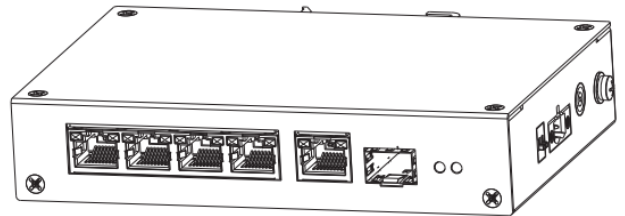

E-EFS-0501-60-60

6 Port Desktop Switch with 4 PoE Ports

Panels

Dimensions mm (inch)

Technical Specification

Hardware

Ethernet Port	4
Optical Port	1
Ethernet Port Speed	100 Mbps
Data Transmission Port	Port 1–4: 4 × RJ-45 10/100 Mbps (PoE) Port 5: 1 × RJ-45 10/100/1000 Mbps (Uplink) Port 6: 1 × SFP 100/1000 Mbps (Uplink)
Power Supply	53 VDC
Operating Temperature	–30 °C to +65 °C
Operating Humidity	5% – 95% (RH)
Storage Temperature	–30 °C to +70 °C
Storage Humidity	5% – 95% (RH)
Power Consumption	Idling: 2,5 W Full load: 60 W

Performance

Capacity	6.80 Gbps
Packet Forwarding Rate	3.57 Mpps
Packet Buffer Memory	1 Mbit
MAC Table Size	8K
Communication Standard	IEEE802.3; IEEE802.3u; IEEE802.3X; IEEE 802.3ab; IEEE 802.3z

PoE

PoE Protocol	IEEE 802.3af; IEEE 802.3at; Hi-PoE
PoE Power	60 W
Power Consumption Management	Yes
PoE Pin Assignment	PoE/Hi-PoE: 1, 2, 4, 5 (V+), 3, 6, 7, 8 (V-
Long Distance PoE Transmission	250 m long distance PoE transmission

General

Statics Protection	Air discharge: 15 kV Contact discharge: 8 kV
Lighting Protection	Common mode: 4 kV Differential mode: 2 kV
Net Weight	0,45 kg
Gross Weight	1.10 kg
Product Dimensions	150 mm × 100 mm × 30 mm
Product Dimensions	Packing box: 270 mm × 240 mm × 75 mm (L × W × H) Protective box: 544 mm × 253 mm × 331 mm (L × W × H)