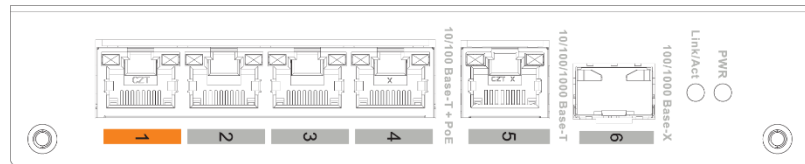

E-EFS-0501-60-60

6 Port Desktop Switch with 4 PoE Ports

Panels

Dimensions mm (inch)

Technical Specification

Hardware

Ethernet Port	4
Optical Port	1
Ethernet Port Speed	100 Mbps
Data Transmission Port	Port 1–4: 4 × RJ-45 10/100 Mbps (PoE) Port 5: 1 × RJ-45 10/100/1000 Mbps (Uplink) Port 6: 1 × SFP 100/1000 Mbps (Uplink)
Power Supply	53 VDC
Operating Temperature	–30 °C to +65 °C
Operating Humidity	5% – 95% (RH)
Storage Temperature	–30 °C to +70 °C
Storage Humidity	5% – 95% (RH)
Power Consumption	Idling: 2,5 W Full load: 60 W

Performance

Capacity	6.80 Gbps
Packet Forwarding Rate	3.57 Mpps
Packet Buffer Memory	1 Mbit
MAC Table Size	8K
Communication Standard	IEEE802.3; IEEE802.3u; IEEE802.3X; IEEE 802.3ab; IEEE 802.3z

PoE

PoE Protocol	IEEE 802.3af; IEEE 802.3at; Hi-PoE
PoE Power	60 W
Power Consumption Management	Yes
PoE Pin Assignment	PoE/Hi-PoE: 1, 2, 4, 5 (V+), 3, 6, 7, 8 (V-
Long Distance PoE Transmission	250 m long distance PoE transmission

General

Statics Protection	Air discharge: 15 kV Contact discharge: 8 kV
Lighting Protection	Common mode: 4 kV Differential mode: 2 kV
Net Weight	0,45 kg
Gross Weight	1.10 kg
Product Dimensions	150 mm × 100 mm × 30 mm
Product Dimensions	Packing box: 270 mm × 240 mm × 75 mm (L × W × H) Protective box: 544 mm × 253 mm × 331 mm (L × W × H)