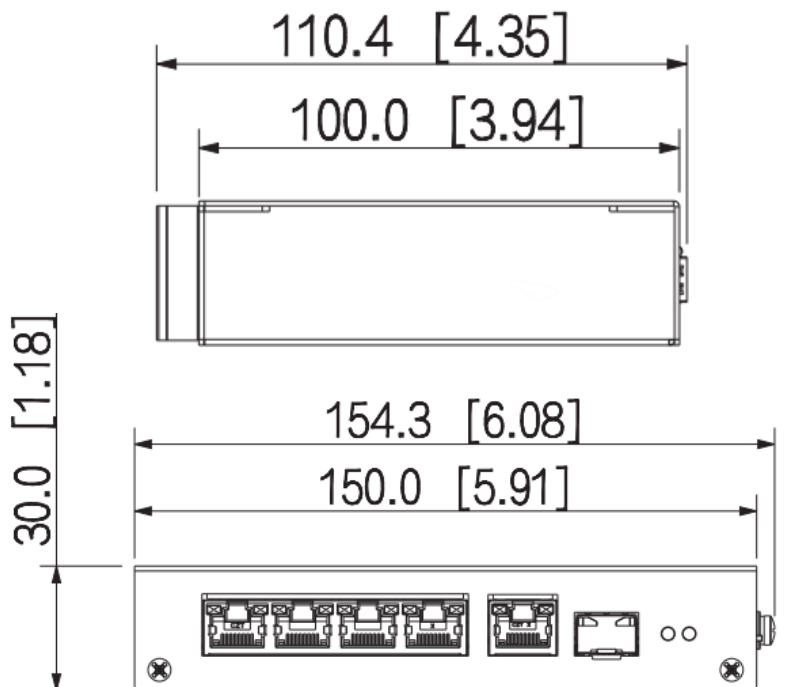

E-EFS-0501-60-60

6 Port Desktop Switch with 4 PoE Ports

Panels

Dimensions mm (inch)

Technical Specification

Hardware

Ethernet Port	4
Optical Port	1
Ethernet Port Speed	100 Mbps
Data Transmission Port	Port 1–4: 4 × RJ-45 10/100 Mbps (PoE) Port 5: 1 × RJ-45 10/100/1000 Mbps (Uplink) Port 6: 1 × SFP 100/1000 Mbps (Uplink)
Power Supply	53 VDC
Operating Temperature	–30 °C to +65 °C
Operating Humidity	5% – 95% (RH)
Storage Temperature	–30 °C to +70 °C
Storage Humidity	5% – 95% (RH)
Power Consumption	Idling: 2,5 W Full load: 60 W

Performance

Capacity	6.80 Gbps
Packet Forwarding Rate	3.57 Mpps
Packet Buffer Memory	1 Mbit
MAC Table Size	8K
Communication Standard	IEEE802.3; IEEE802.3u; IEEE802.3X; IEEE 802.3ab; IEEE 802.3z

PoE

PoE Protocol	IEEE 802.3af; IEEE 802.3at; Hi-PoE
PoE Power	60 W
Power Consumption Management	Yes
PoE Pin Assignment	PoE/Hi-PoE: 1, 2, 4, 5 (V+), 3, 6, 7, 8 (V-
Long Distance PoE Transmission	250 m long distance PoE transmission

General

Statics Protection	Air discharge: 15 kV Contact discharge: 8 kV
Lighting Protection	Common mode: 4 kV Differential mode: 2 kV
Net Weight	0,45 kg
Gross Weight	1.10 kg
Product Dimensions	150 mm × 100 mm × 30 mm
Product Dimensions	Packing box: 270 mm × 240 mm × 75 mm (L × W × H) Protective box: 544 mm × 253 mm × 331 mm (L × W × H)